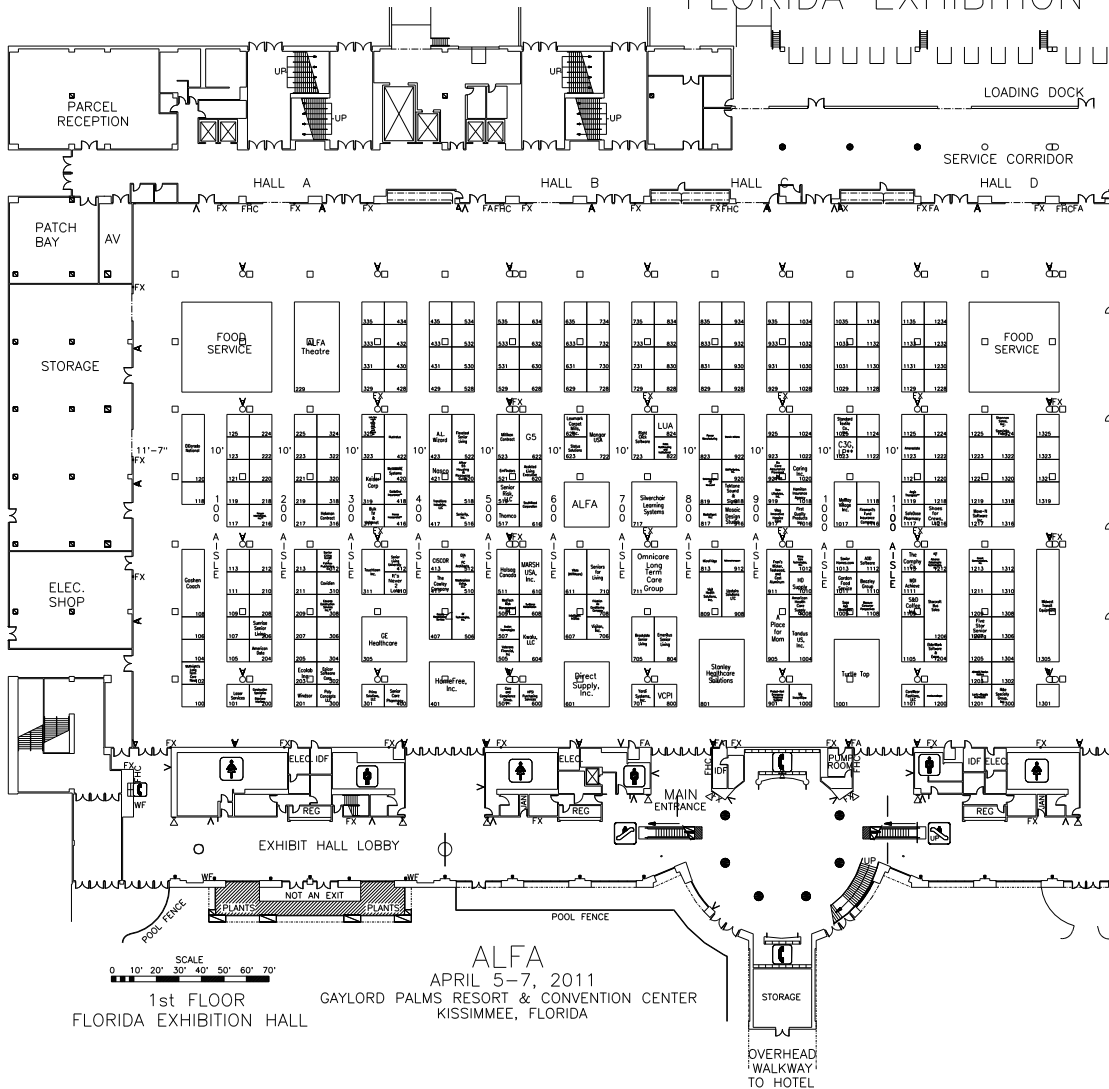

FLORIDA EXHIBITION HALL

SCALE
0 10' 20' 30' 40' 50' 60' 70'

1st FLOOR
FLORIDA EXHIBITION HALL

ALFA
APRIL 5-7, 2011
GAYLORD PALMS RESORT & CONVENTION CENTER
KISSIMMEE, FLORIDA

OVERHEAD
WALKWAY
TO HOTEL