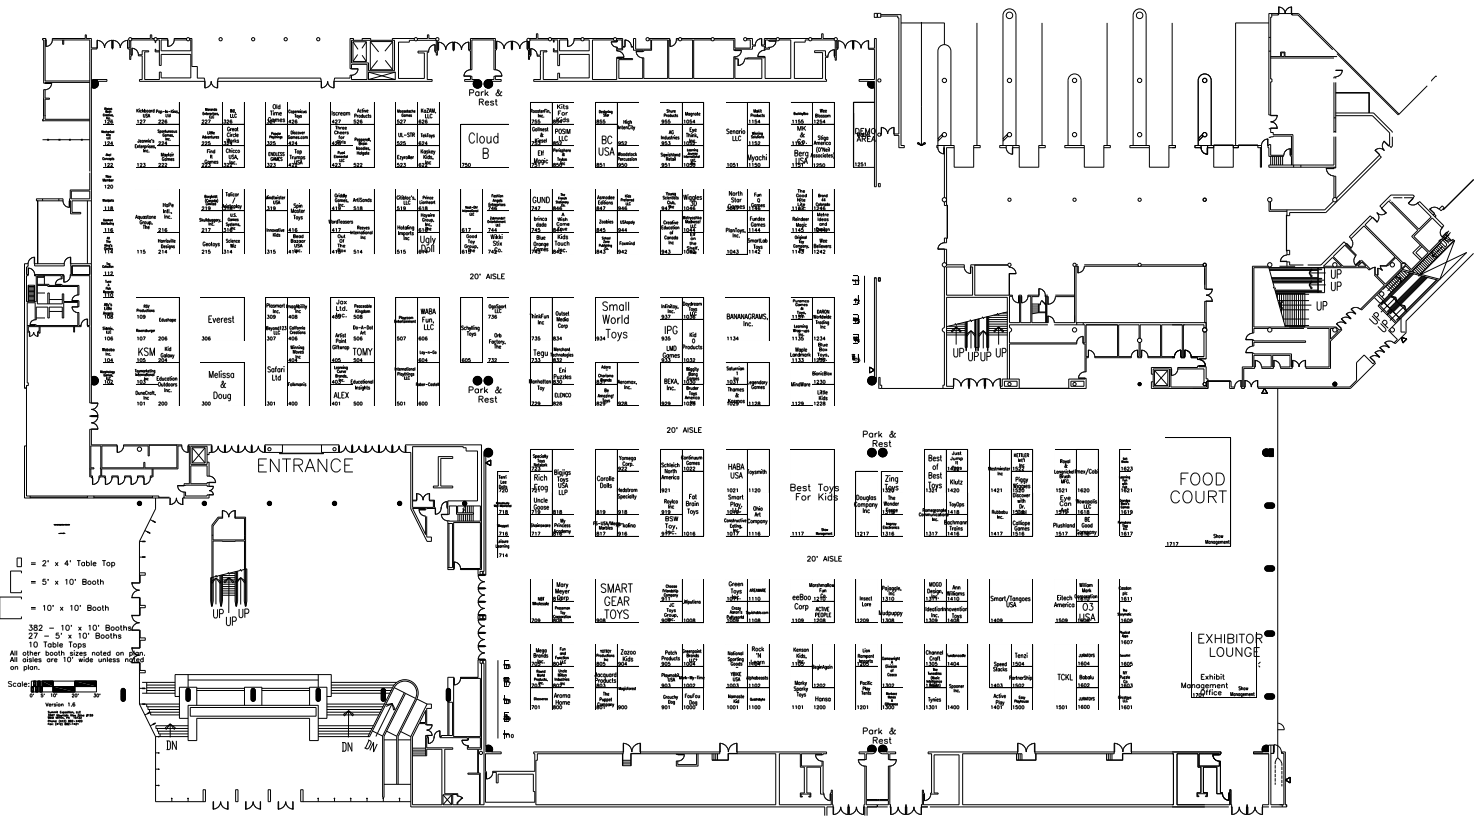

AMERICAN SPECIALTY TOY RETAILING ASSOCIATION
Marketplace & Academy
June 10 - 13, 2012
Baltimore Convention Center - Halls A - D
Baltimore, Maryland