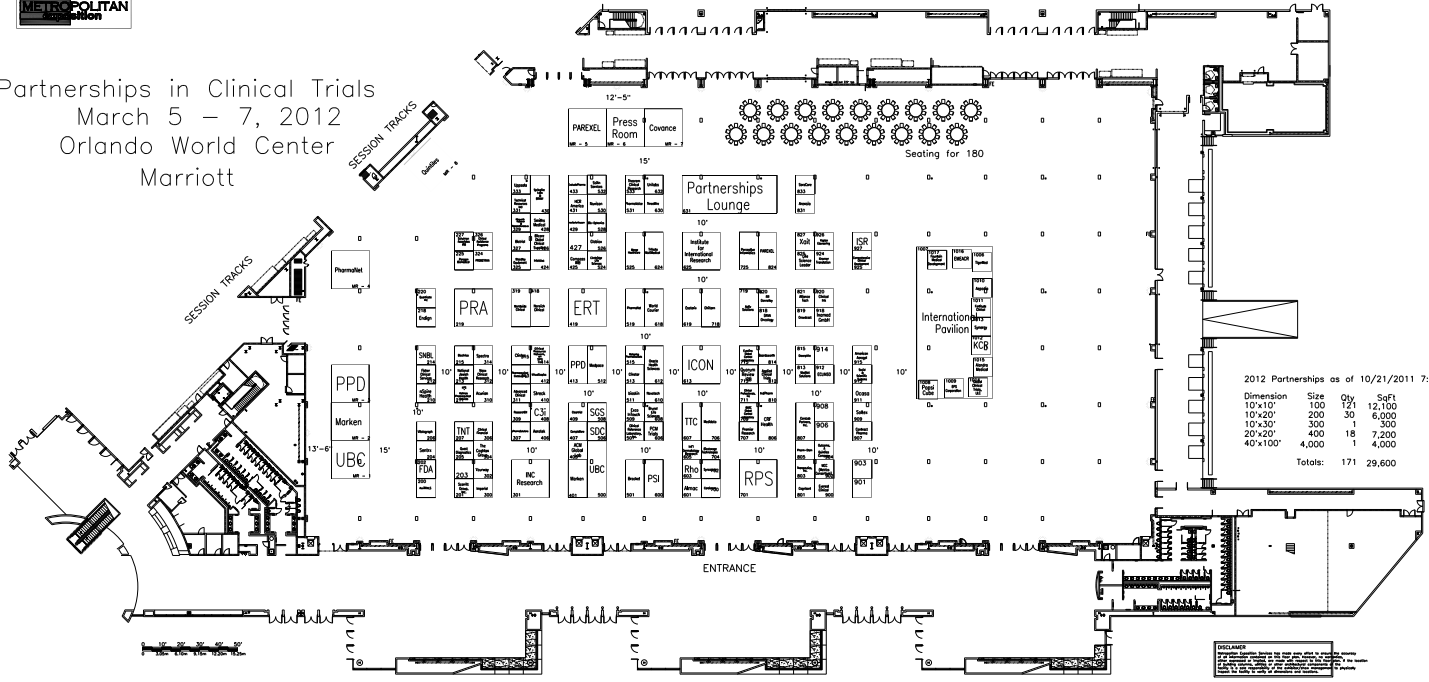

Partnerships in Clinical Trials
March 5 – 7, 2012
Orlando World Center
Marriott