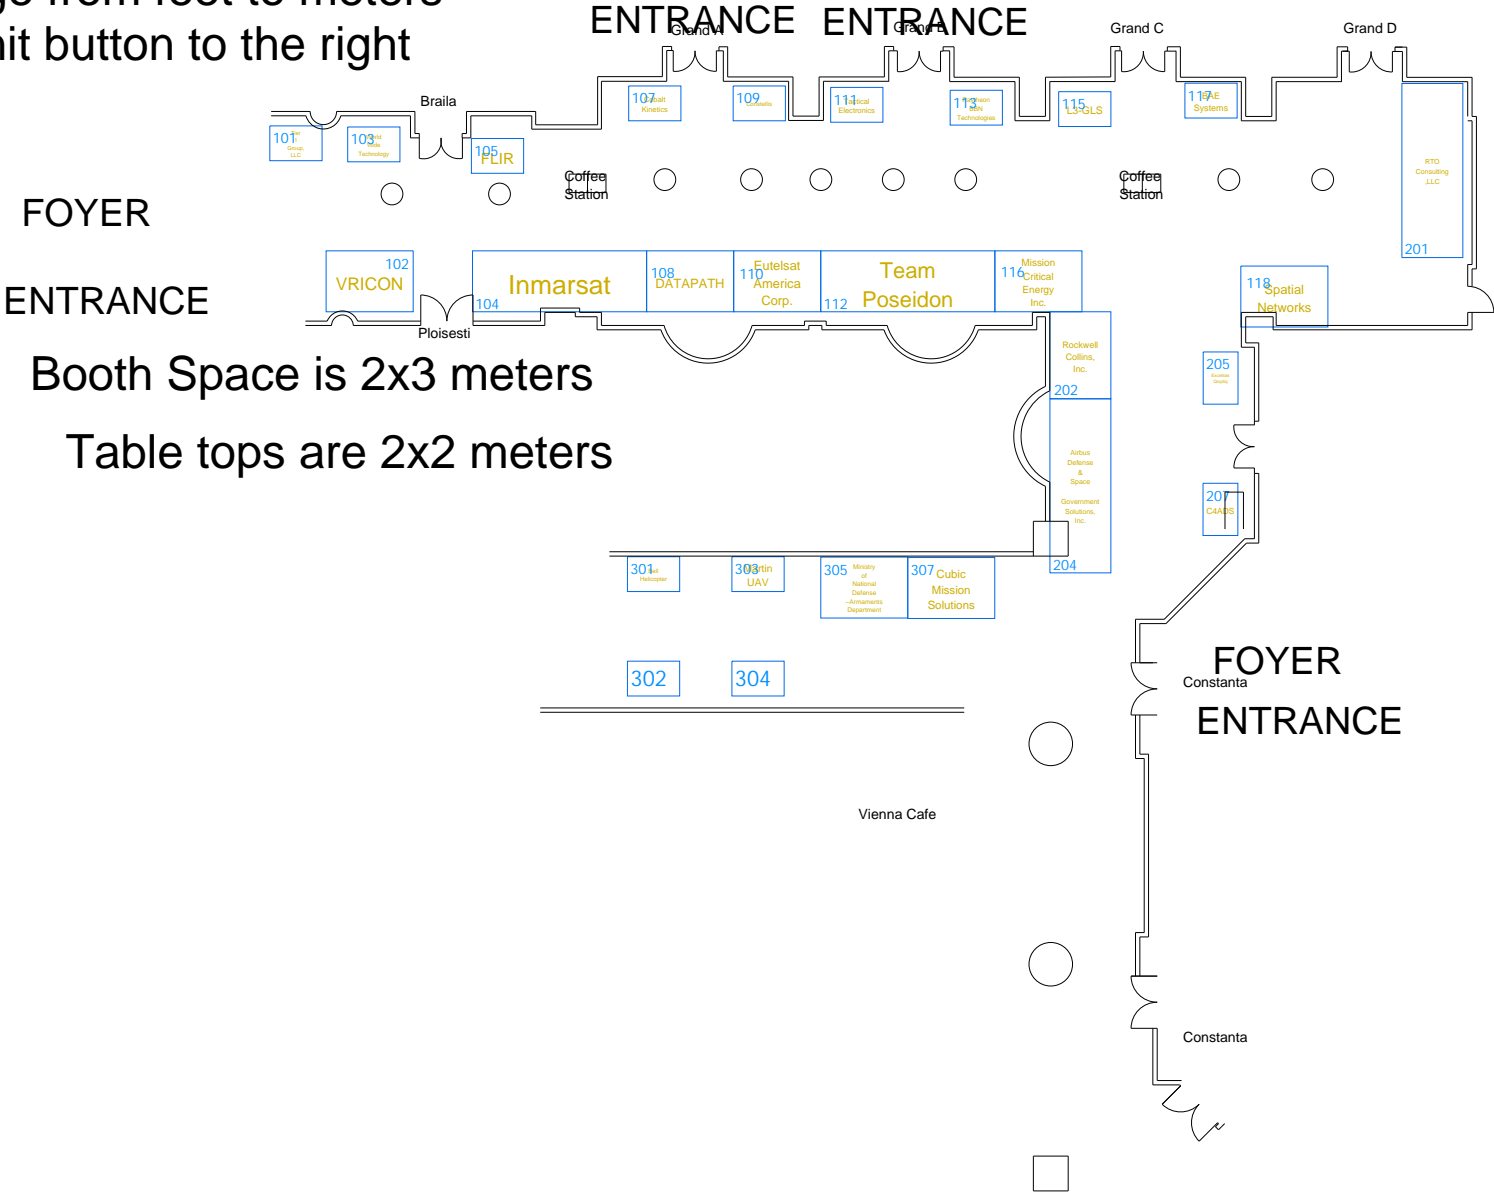

To change from feet to meters  
click the Unit button to the right

FOYER

ENTRANCE

Booth Space is 2x3 meters

Table tops are 2x2 meters

FOYER  
ENTRANCE

Constanta

Constanta