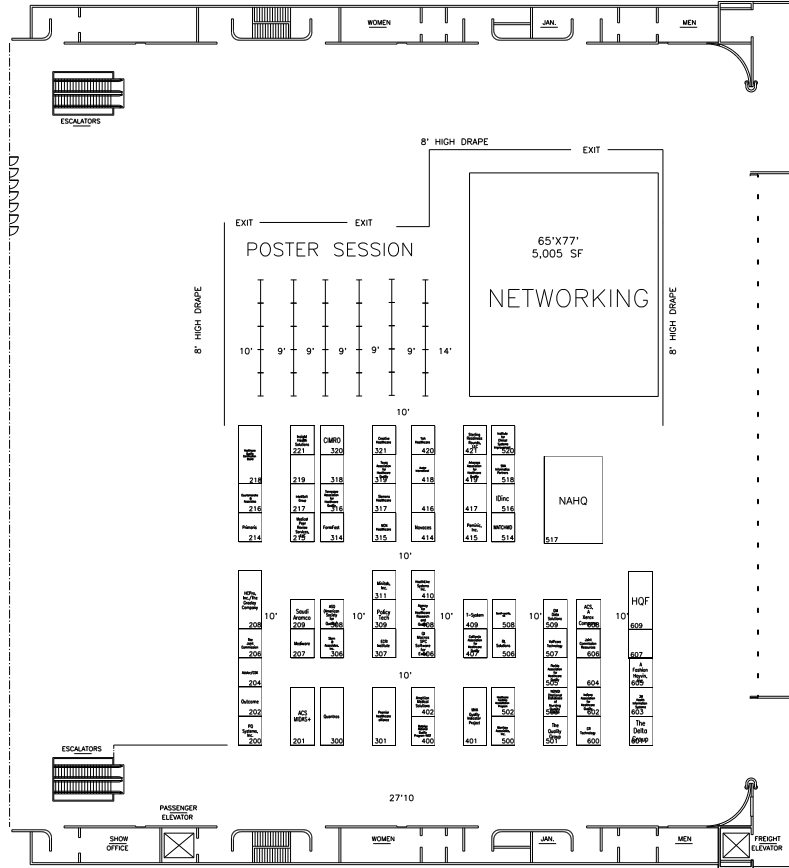

NAHQ

SEPT. 28-OCT. 2, 2010

H. ROE BARTLE EXHIBITION HALL — A
KANSAS CITY CONVENTION CENTER