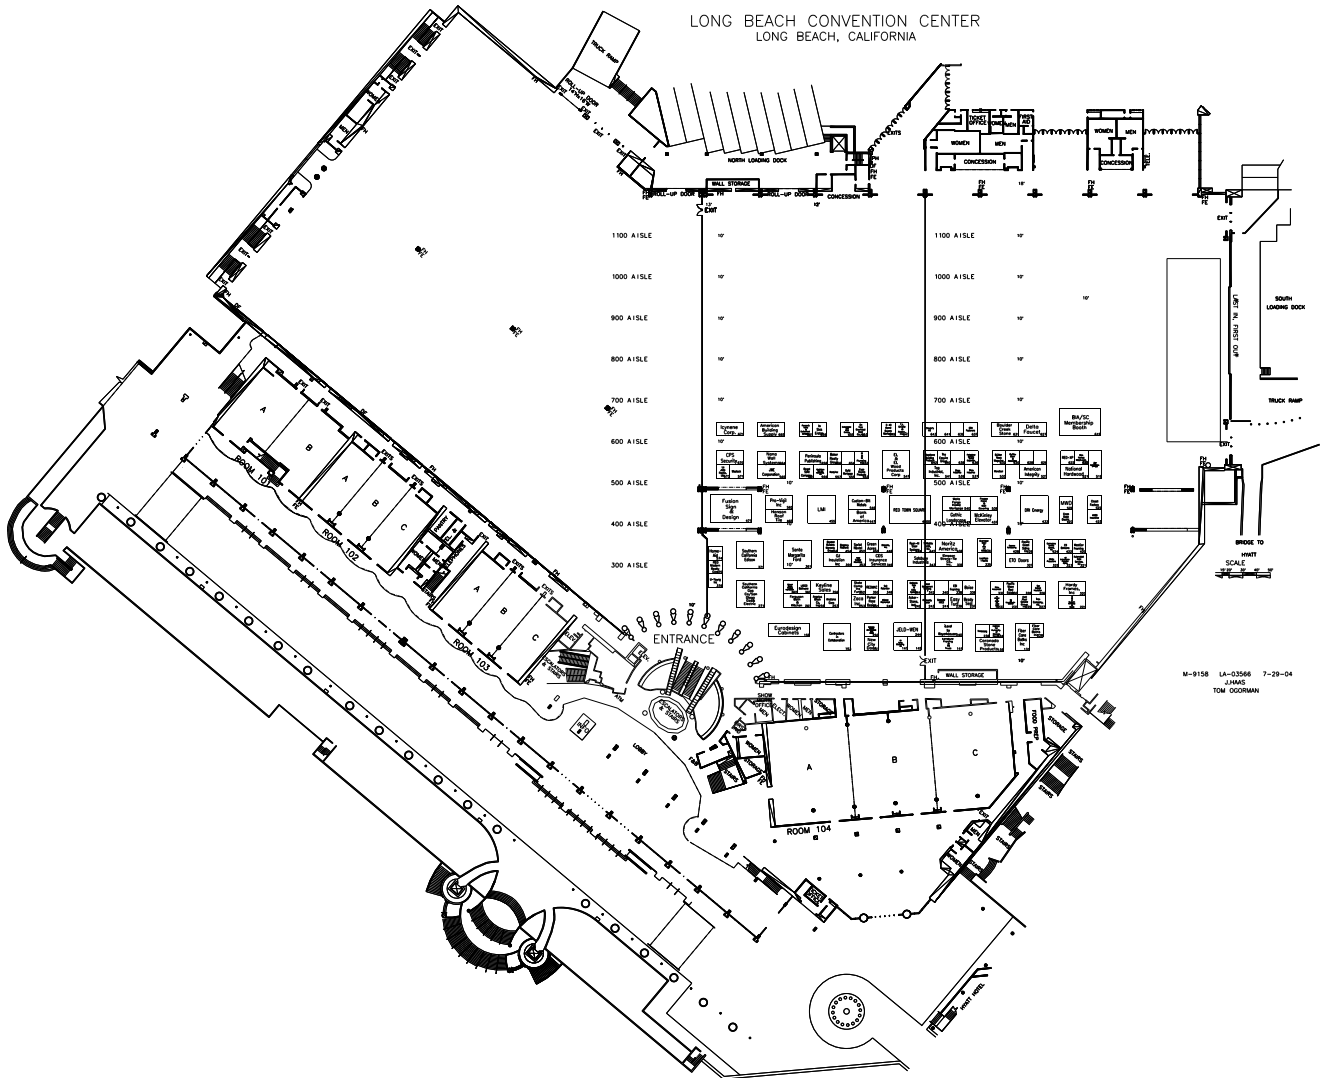

LONG BEACH CONVENTION CENTER  
LONG BEACH, CALIFORNIA

BRING TO  
SCALE  
1" = 10'

M-9158 LA-03546 7-29-04  
JAMES  
TOM OGDORIAN