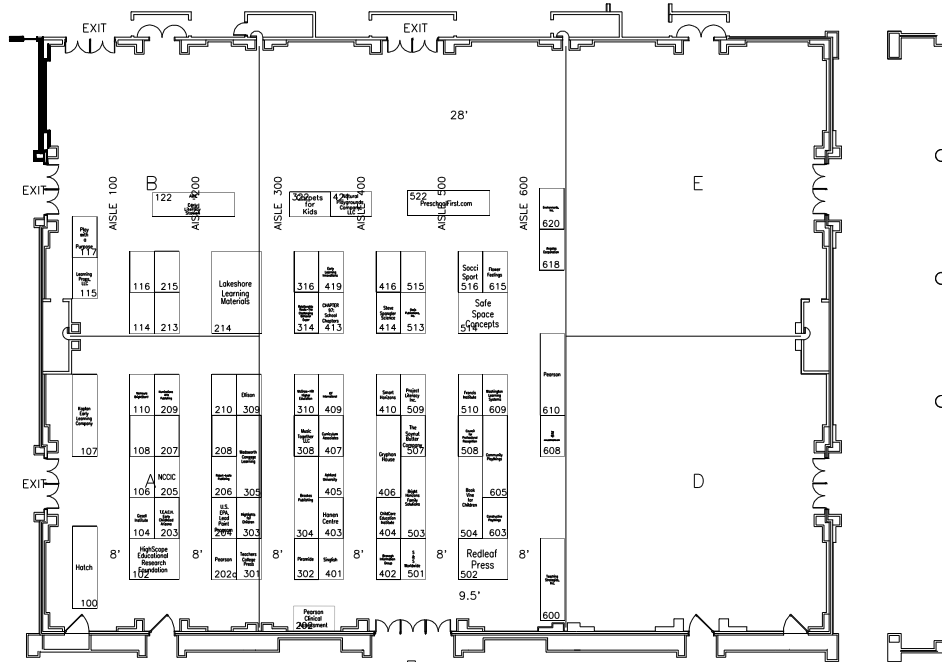

NAEYC PDI
 June 6-8, 2010
 Sheraton Phoenix Downtown Hotel
 Phoenix, Arizona

ENTRANCE

Phoenix Ballroom
 Sections ABC
 116-6x10 booths
 Ceiling Height 20'
 Aisle widths as noted

GUEST ELEVATOR

GUEST ELEVATOR

GUEST ELEVATOR

Rev. 1/18/10

Carambola Tradeshow Group
 527 Broadway Avenue
 Orlando, Florida 32803