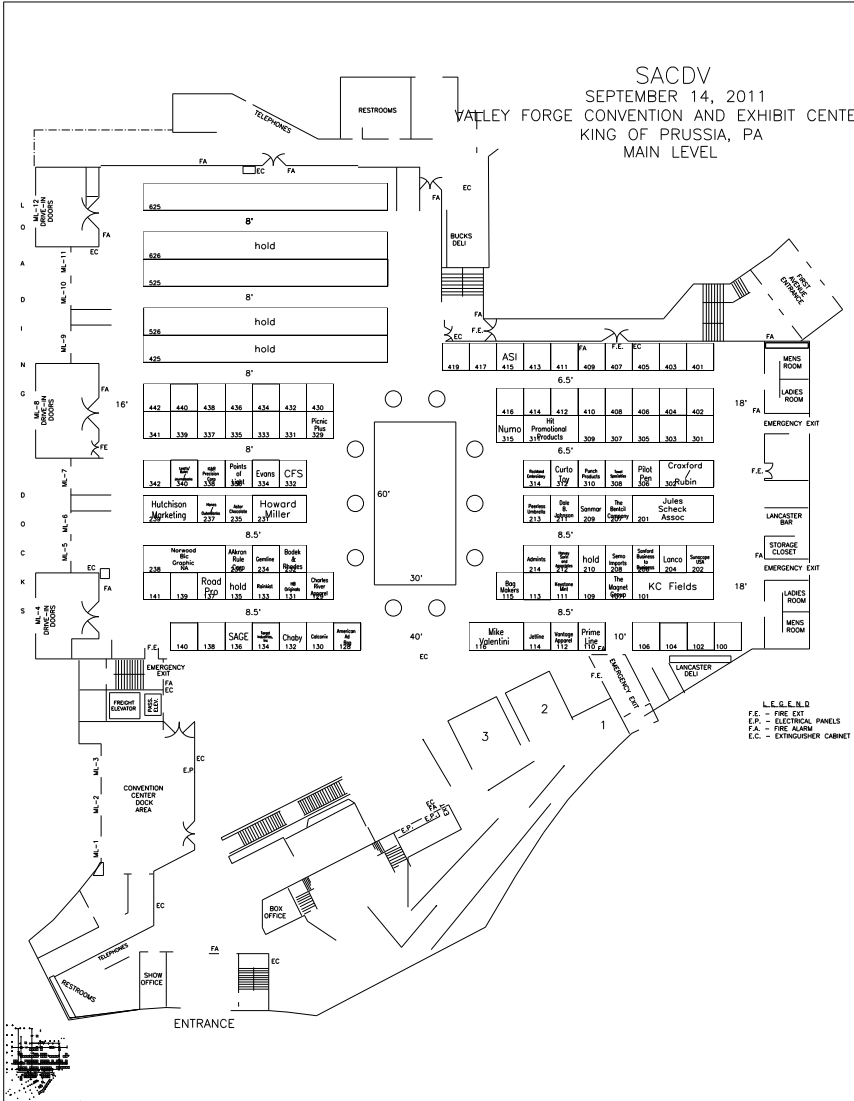

SACDV
SEPTEMBER 14, 2011
VALLEY FORGE CONVENTION AND EXHIBIT CENTER
KING OF PRUSSIA, PA
MAIN LEVEL