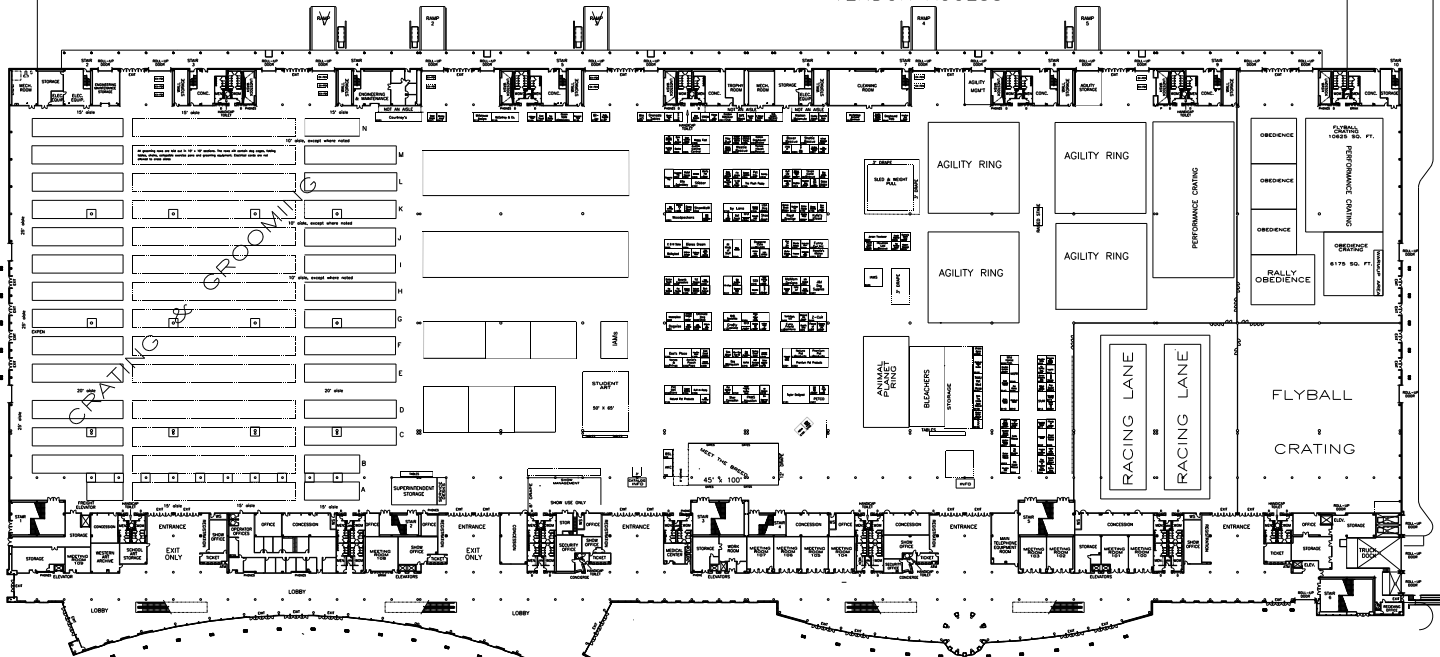

# RELIANT CENTER

N. STADIUM DRV

RESERVED PARKING FOR VENDORS AND MOTOR HOMES

EXHIBITOR ACCESS

VENDOR ACCESS

VENDOR ACCESS

JULY 15, 16, 17, 18, 19, 2009