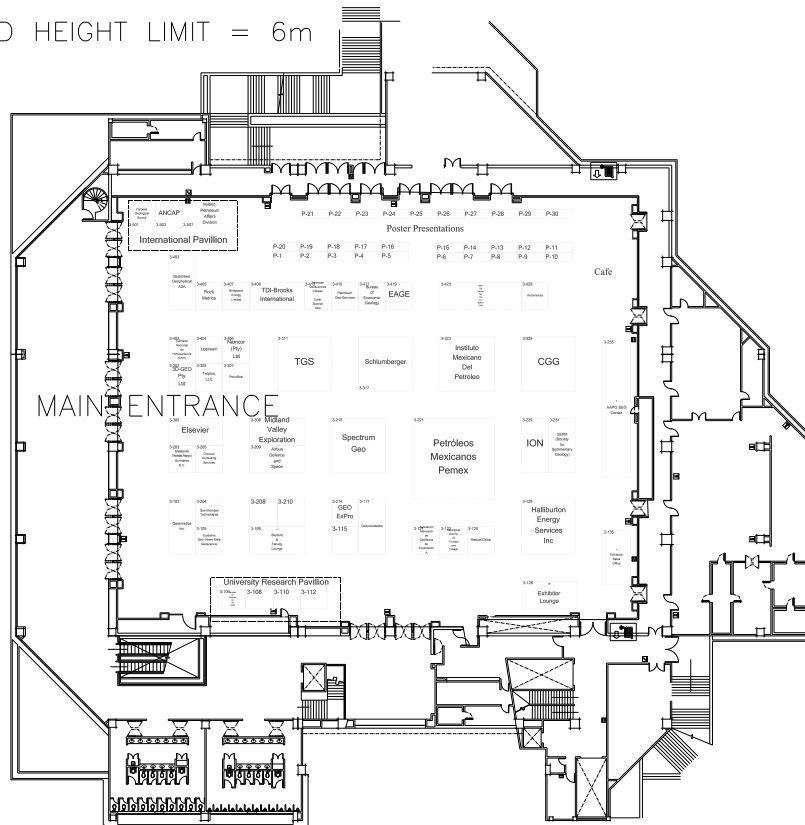

LEVEL 3

BUILD HEIGHT LIMIT = 6m

Registration Located
on Lower Level
Ground (Level 0)